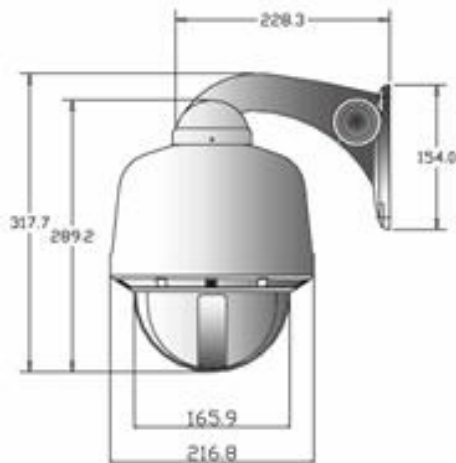

FEATURES

- 410K PIXEL, 1/4" SONY Super HAD CCD
- 23x Auto Focus Optical Zoom, (230X in total)
- Built-in Hitachi DSP VI Camera Module
- Day & Night (ICR)
- Low Illumination with DSS, 0.009Lux
- Perfect Back Light Compensation (WDR Functions)
- Smart Zoom (Speed control by Zoom ratio)
- 250 Programmable Preset Positions
- Swing, Group, Trace, Spiral, Auto Flip, Alarm, etc.
- 8 Privacy Masking Zones
- Motion Detection
- Ideal for factories, military bases, parking lots and retail stores etc. (IP Rate: 66)

(UNIT: mm)

SPECIFICATIONS

Signal system	NTSC	PAL
Image sensor	1/4" Sony Super HAD CCD	
Horizontal resolution	More than 480 TVL	
Effective pixels	768(H) X 494(V)	752(H) X 582(V)
Scanning Frequency	15.734KHz(H), 59.944Hz(V)	15.625KHz(H), 50Hz(V)
Lens	23x Optical zoom, f=3.6-82.8mm	
Digital zoom	10x (Total zoom 230x)	
Angle of view	Approx 54° (Wide), Approx 2.5° (Tele),	
Minimum illumination	0.5 Lux, 0.1Lux(D&N), 0.009Lux(DSS)/F1.6	
Luminance S/N ratio	More than 50dB	
Video output	1 Vp-p Composite video output 75Ω	
Focus mode	Auto / Manual	
WDR	Auto / Off / Manual (Level 1~126)	
Motion detection	On / Off	
Shutter speed	Auto	
Back Light	On / Off	
Auto Flip	On/ Off	
Alarm in/out	4 Inputs / 1 Relay Output	
Pan/Tilt angle	360° Endless / 92°	
Pan speed	0.1° ~ 240°/sec (64 Levels)	
Preset point	250 Presets	
Preset Speed	Max 360°/sec (64 Levels)	
Privacy zones masking	8 Zones	
Operating temperature	- 10°C ~ 50°C (-14°F ~ 122°F)	
Communication system	RS-485 / 422	
Operating Fan/Heater	Over than 45°C / Less than 5°C	
Operating humidity	Less than 90% RH	
Dimensions	216.8mm (diameter) x 289.2mm (height)	
Weight	About 11.5 Lb (without adaptor)	
Construction	Aluminum body, Clear vandal bubble (PC)	
Power consumption	21W (Max)	
Power supply	AC24V, 60/50 Hz	