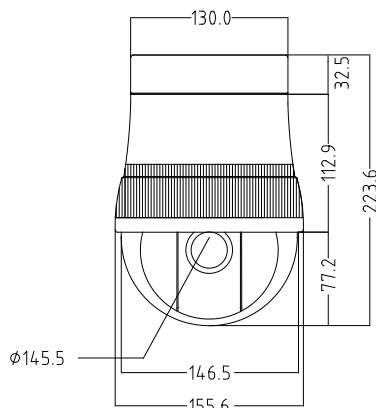

## FEATURES

- 410K PIXEL, 1/4" SONY Super HAD CCD
- 30x Auto Focus Optical Zoom, (300x Zoom in total)
- Horizontal Resolution – more than 520 TV Lines
- Day & Night (ICR)
- Low Illumination 0.0007 Lux with DSS
- SSNR (Noise Reduction at Low light)
- Back Light Compensation
- Smart Zoom (Speed Control by Zoom Ratio)
- 250 Programmable Preset Positions
- Swing, Group, Trace, Spiral, Auto Flip, Alarm etc.
- 16 Privacy Zone Masking
- DIS (Digital Image Stabilizer)
- Motion Detection
- Ideal for shopping malls, retail stores, schools, airports, large offices, warehouses, etc

(UNIT: mm)

## SPECIFICATIONS

Signal system	NTSC	PAL
Image sensor	1/4" Sony Super HAD CCD	
Horizontal resolution	More than 520 TVL, B/W 570 TVL	
Effective pixels	768(H) X 494(V),	752(H) X 582(V),
Scanning Frequency	15.734KHz(H), 59.944Hz(V)	15.625KHz(H), 50Hz(V)
Lens	30x Optical zoom, f =3.3 –99mm	
Digital zoom	10x (Total zoom 300x)	
Angle of view	Approx 58.17° (Wide), Approx 2.2° (Tele),	
Minimum illumination	0.7 Lux , 0.1Lux(D&N), Min 0.0007Lux(DSS),/F1.6	
Luminance S/N ratio	More than 50dB	
Video output	1 Vp-p Composite video output 75Ω	
Focus mode	Auto / Manual / Oneshot	
WDR	Off / Low / Middle / High	
Motion detection	Off / Low / Middle / High	
Shutter speed	Auto / 1/120 ~ 1/60,000 sec	
Back Light	Level (0 – 10)	
Auto Flip	On/Off	
Alarm in/out	8 Inputs / 2 Relay Output	
Pan/Tilt angle	360° Endless / 92°	
Pan speed	0.1° ~ 240°/sec (64 Levels)	
Preset point	250 Presets	
Preset Speed	Max 360°/sec (64 Levels)	
Privacy zones masking	16 Zones	
Operating temperature	- 10°C ~ 50°C (-14°F ~ 122°F)	
Communication system	RS-485 / 422	
OSD	Built-in	
Operating humidity	Less than 90%RH	
Dimensions	155.6mm (Diameter) x 223.6mm (Height)	
Weight	About 6.8 Lb ( Without adaptor )	
Construction	ABS body, Clear vandal bubble (PC)	
Power consumption	18W (Max)	
Power supply	AC24V, 60/50 Hz	