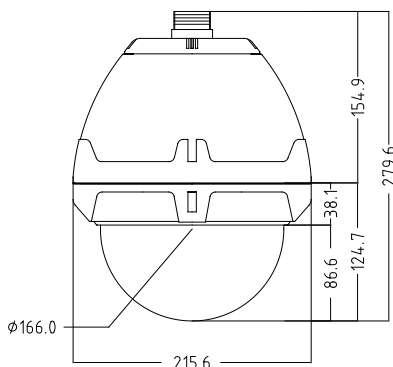

FEATURES

- 410K PIXEL, 1/4" SONY Super HAD CCD
- 30x Auto Focus Optical Zoom (300x zoom total)
- Horizontal Resolution – more than 520TV Lines
- Day & Night (ICR)
- Low Illumination 0.0007 Lux with DSS
- SSNR (Noise Reduction at Low light)
- Back Light Compensation
- Smart Zoom (Speed Control by Zoom Ratio)
- 250 Programmable Preset Positions
- Swing, Group, Trace, Spiral, Auto Flip, Alarm, etc.
- 16 Privacy Zone Masking
- DIS (Digital Image Stabilizer)
- Motion Detection
- Ideal for factories, military bases, parking lots and retail stores etc. (IP Rate: 66)

SPECIFICATIONS

Signal system	NTSC	PAL
Image sensor	1/4" Sony Super HAD CCD	
Horizontal resolution	More than 520 TVL, B/W 570 TVL	
Effective pixels	768(H) X 494(V),	752(H) X 582(V),
Scanning Frequency	15.734KHz(H), 59.944Hz(V)	15.625KHz(H), 50Hz(V)
Lens	30x Optical Zoom, f=3.3-99mm	
Digital zoom	10x (total zoom 300x)	
Angle of view	Approx 58.17° (Wide), Approx 2.2° (Tele),	
Minimum illumination	0.7 Lux, 0.1Lux(D&N), Min 0.0007Lux(DSS)/F1.6	
Luminance S/N ratio	More than 50dB	
Video output	1 Vp-p Composite video output 75Ω	
Focus mode	Auto / Manual / Oneshot	
SSNR	Off / Low / Middle / High	
Back Light	Off / Low / Middle / High	
Shutter speed	Auto / 1/120 ~ 1/60,000 sec	
Sharpness control	Level (0 – 10)	
Stabilizer	On / Off	
Alarm in/out	8 Inputs / 2 Relay Output	
Pan/Tilt angle	360° Endless / 92°	
Pan speed	0.1° ~ 240°/sec (64 Levels)	
Preset point	250 Presets	
Preset Speed	Max 360°/sec (64 Levels)	
Privacy zones masking	16 Zones	
Operating temperature	- 10°C ~ 50°C (-14°F ~ 122°F)	
Communication system	RS-485 / 422	
Operating Fan/Heater	Over than 45°C / Less than 5°C	
Operating humidity	Less than 90%RH	
Dimensions	215.6mm (diameter) x 279.6mm (height)	
Weight	About 11.5 Lb (without adaptor)	
Construction	Aluminum body, Clear vandal bubble (PC)	
Power consumption	21W (Max)	
Power supply	AC24V, 60/50 Hz	